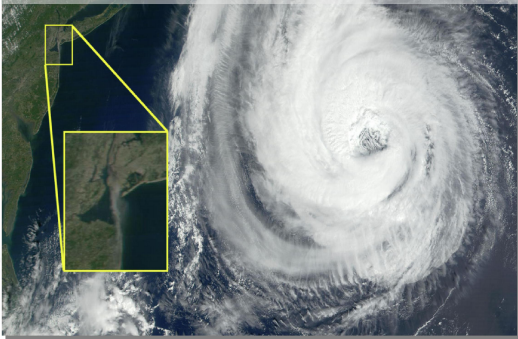

↑ How can aluminium and light materials crash through solid steel girders?

Why was Hurricane Erin Closest to NYC at 8am on 9/11? Why was it barely reported?